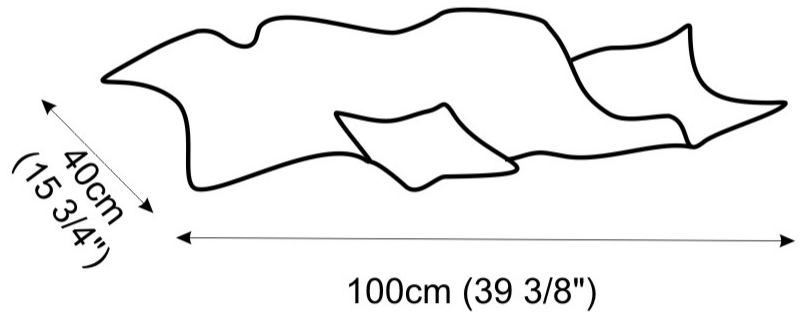

CRASH SURFACE

D132044- _____
base number

1. To build a product code in our configurator select the specify button on the base model # product page
2. To build a manual product code on this datasheet choose from the options listed below in blue font and add the suffix to the base model #

GENERAL

Series: Crash
Brand: Knikerboker
Division: Design
Mounting Type: Surface
Mounting Location: Ceiling
Subcategory: Ambient

PHYSICAL

Shape: Abstract
Length (mm): 1000
Length (in): 39 3/8
Width (mm): 400
Width (in): 15 3/4
Height (mm): 240
Height (in): 9 7/16
Extension (mm): 250
Extension (in): 9 13/16
Light Distribution: Indirect
Fixture Finish: EWH / EBK / MAN / COF / PRD / SLF / GLF / CLF / BRL / EWS / EWG / EWC / EWR / EBS / EBG / EBC / EBC / EBB / MAS / MAD / MAC / MAB / COS / CGO / CCL / CBL / PRS / PRG / PRC / PRB
Fixture Material: Metal

ELECTRICAL

Lamp Type: LED
Input Wattage (W): 10.5
Total Output Wattage (W): 10
Dimming: Tri-Mode (Non-Dimming and Phase Dimming (120Vac only) and 0-10V Dimming)
Driver Included: Yes
Driver Location: Integrated
Driver Type: Constant Current - Universal
Driver Class: Class 2
Input Voltage (V): 120 - 277
Constant Current (MA): 250
Upon Request: 0-10Vdc dimming / Phase dimming @120Vac / 277Vac

LED

Number of LEDs: 1
Color Temperature (°K): 3000
Max. Delivered Lumen (lm): 2200
CRI: >85 CRI
Lamp Life (hrs): 50000

OPTICAL

RATINGS AND CERTIFICATIONS

Certified By: Certified for North American Standards
IP rating: IP20