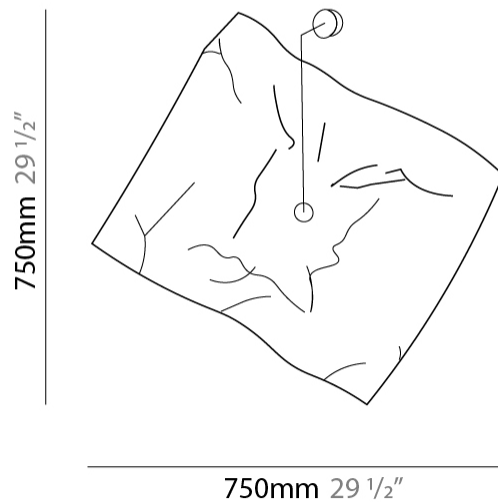

PROJECT	_____
TYPE	_____
SPECIFIER	_____
QUANTITY	_____
DATE	_____

CRASH SURFACE

D133000-

base number Finish
Options

1. To build a product code in our configurator select the specify button on the base model # product page
2. To build a manual product code on this datasheet choose from the options listed below in blue font and add the suffix to the base model #

GENERAL

Series: Crash
Brand: Knikerboker
Division: Design
Mounting Type: Surface
Mounting Location: Wall
Subcategory: Ambient

PHYSICAL

Shape: Square
Length (mm): 750
Length (in): 29 1/2
Width (mm): 750
Width (in): 29 1/2
Extension (mm): 260
Extension (in): 10 1/4
Light Distribution: Indirect
Fixture Finish: EWH / EBK / MAN / COF / PRD / SLF / GLF / CLF / BRL
Fixture Material: Metal

ELECTRICAL

Lamp Type: LED
Input Wattage (W): 10.5
Total Output Wattage (W): 10
Dimming: Tri-Mode (Non-Dimming and Phase Dimming (120Vac only) and 0-10V Dimming)
Driver Included: Yes
Driver Location: Integrated
Driver Type: Constant Current - Universal
Driver Class: Class 2
Input Voltage (V): 120 - 277
Constant Current (MA): 250
Upon Request: 0-10Vdc dimming / Phase dimming @120Vac only / Non-dimming 120/277Vac

LED

Number of LEDs: 1
Color Temperature (°K): 3000
Max. Delivered Lumen (lm): 1100
CRI: >85 CRI
Lamp Life (hrs): 50000

OPTICAL

RATINGS AND CERTIFICATIONS

Certified By: Certified for North American Standards
IP rating: IP20