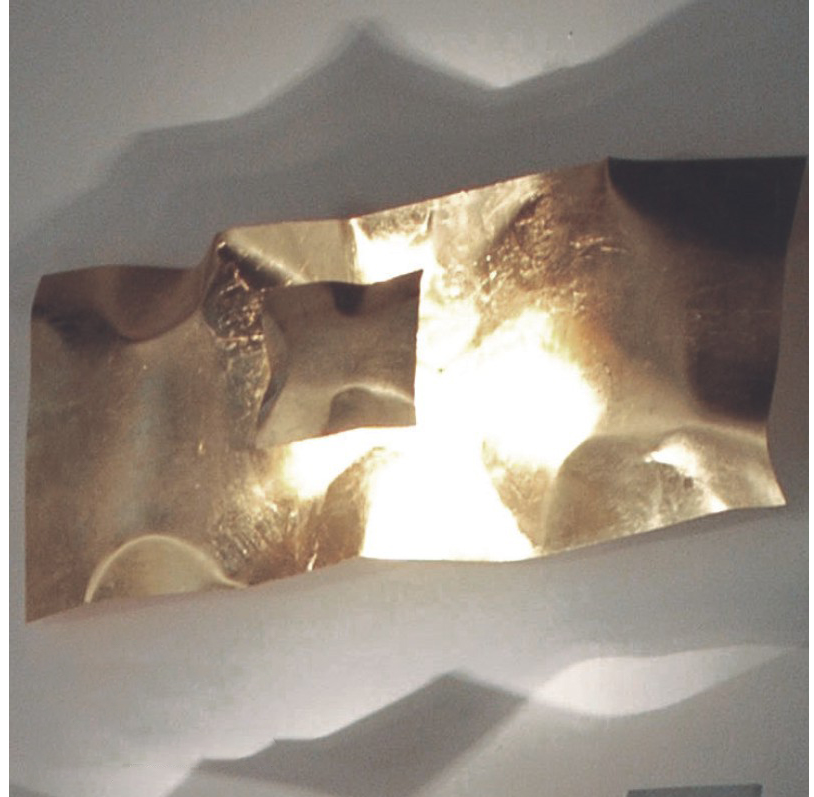

CRASH SURFACE

D133003-

base number   Finish
Options

1. To build a product code in our configurator select the specify button on the base model # product page
2. To build a manual product code on this datasheet choose from the options listed below in blue font and add the suffix to the base model #

GENERAL

Series: Crash
Brand: Knikerboker
Division: Design
Mounting Type: Surface
Mounting Location: Wall
Subcategory: Ambient

PHYSICAL

Shape: Rectangle
Length (mm): 1000
Length (in): 39 3/8
Height (mm): 1000
Height (in): 39 3/8
Extension (mm): 260
Extension (in): 10 1/4
Light Distribution: Indirect
[Fixture Finish: EWH / EBK / MAN / COF / PRD / SLF / GLF / CLF / BRL](#)
Fixture Material: Metal

ELECTRICAL

Lamp Type: LED
Input Wattage (W): 10.5
Total Output Wattage (W): 10
Dimming: Tri-Mode (Non-Dimming and Phase Dimming (120Vac only and 0-10V Dimming)
Driver Included: Yes
Driver Location: Integrated
Driver Type: Constant Current - Universal
Driver Class: Class 2
Input Voltage (V): 120 - 277
Constant Current (MA): 250
Upon Request: 0-10Vdc dimming / Phase dimming @120Vac / 277Vac

LED

Number of LEDs: 1
Color Temperature (°K): 3000
Max. Delivered Lumen (lm): 1100
CRI: >85 CRI
Lamp Life (hrs): 50000

OPTICAL

RATINGS AND CERTIFICATIONS

Certified By: Certified for North American Standards
IP rating: IP20